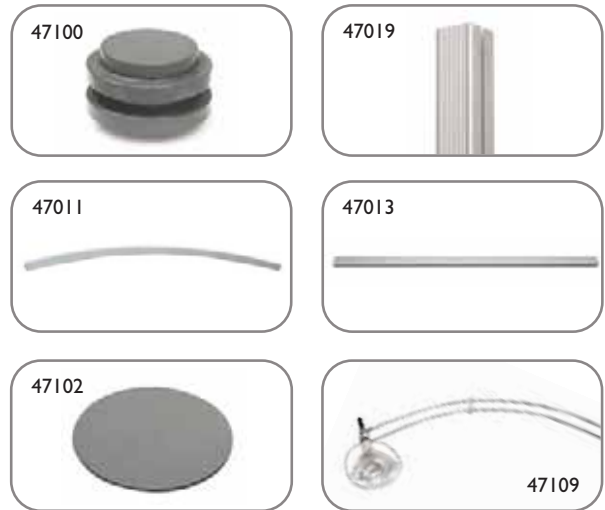

# PLENTYWALL®

Plenty of Impact.

*Combinable. Modular. Use PlentyWall as a backdrop or a room divider. Straight or curved, the quick and easy assembly of this display means less time prepping, more time selling. Display a full graphic panel, a header or several banners. Its height-adjustable horizontal bar makes it possible. Takes any graphic, from fabric to vinyl to inkjet. Want more flair? Use the accessory light to create drama or add a brochure shelf for greater functionality. There's plenty of uses for PlentyWall.*

## SPECIFICATIONS

PlentyWall, construction in clear anodized aluminum, weighted base in dark grey paint. Graphic panel not included, available in laminated inkjet, fabric or vinyl.

- 47001 PlentyWall, curved combination, complete hardware kit
- 47003 PlentyWall, straight combination, complete hardware kit

## OPTIONAL PARTS & ACCESSORIES

- 47100 Decor Cap, round, 3 3/4" (9.5 cm) diam. x 2 5/16" (6 cm) H.
- 47019 Vertical Post, Straight, 78 3/4" (200 cm)
- 47013 Horizontal bar, Straight, 68" (172.7 cm)
- 47011 Horizontal bar, Curve, 68" (172.7 cm)
- 47102 Base, steel, round, 20" (50.8 cm) diam. x 1/4" (0.6 cm) H.
- 47109 Halogen Spotlight 20 or 50 W w. transformer, Silver

### VARIATION OF PLENTYWALL:

curved PlentyWall w. 2 graphic panels & 1 solid panel in between

curved PlentyWall w. 3 solid panels

straight PlentyWall w. logo panel on the top

triple curve

wave-shaped