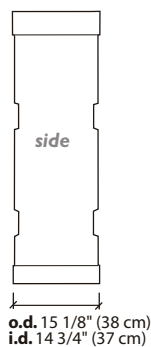

46111 Top Shelf for TransportCase, Black

46115 Wrap for TransportCase, Frontrunner, Black

46110

46115

TRANSPORTCASE 1 & 2

Lid has protective foam insert to hold 2 spotlights.

ALTERNATIVE CONTENTS:

- 8 Roll-It-Up 4
- 10 Roll-It-Up 1
- 5 Roll-It-Up 3
- 8 ImageStand 1
- 8 ImageStand 2
- 4 FabricWall 2x3
- 3 FabricWall 3x3
- 2 FabricWall 4x3 + 4 Roll-It-Up 1
- 1 Complete Pop-Up system
- + (unlimited possibilities)