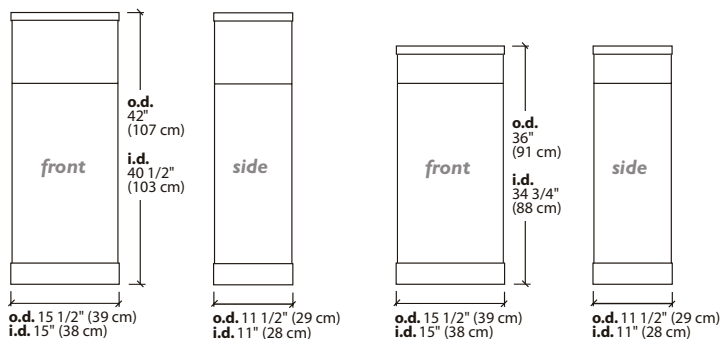

ALTERNATIVE CONTENTS:

- 5 Roll-It-Up 4
- 6 Roll-It-Up 1
- 3 Roll-It-Up 3
- 4 ImageStand 1
- 4 ImageStand 2
- 1 FabricWall 2x3 + 2 Roll-It-Up 1
- 1 FabricWall 3x3 + 2 Roll-It-Up 1
- + (unlimited possibilities)