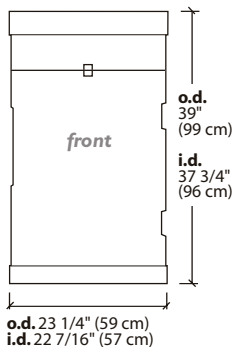

46111 Top Shelf for TransportCase, Black

46115 Wrap for TransportCase, Frontrunner, Black

46110

46115

TRANSPORTCASE 1 & 2

Lid has protective foam insert to hold 2 spotlights.

ALTERNATIVE CONTENTS:

- 8 Roll-It-Up 4
- 10 Roll-It-Up 1
- 5 Roll-It-Up 3
- 8 ImageStand 1
- 8 ImageStand 2
- 4 FabricWall 2x3
- 3 FabricWall 3x3
- 2 FabricWall 4x3 + 4 Roll-It-Up 1
- 1 Complete Pop-Up system
- + (unlimited possibilities)