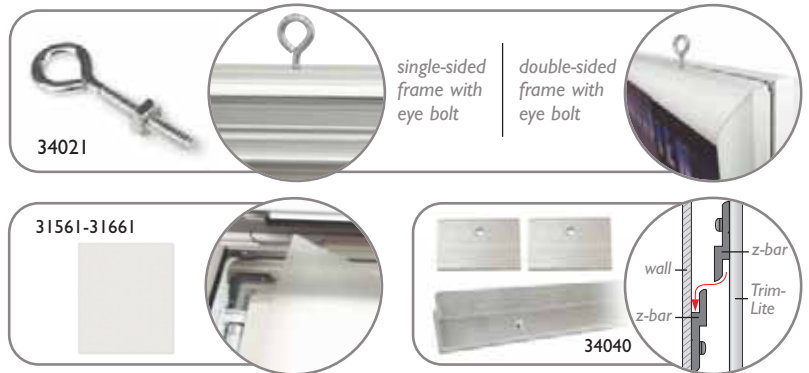

TRIMLITE

A Bright Concept.

Get enlightened with this new generation of graphic light panels. Ultra-thin design. Edge-housed lighting to minimize hot spots and give bright, even illumination. Do-it-yourself maintenance and quick-change bulbs add value and convenience. And the easy-loading snapframe makes changing graphics a breeze. Use single-sided or double – it's up to you. TrimLite. Illuminate your ideas.

SPECIFICATIONS

TrimLite with mitered corners only, clear anodized aluminum. Double-sided also available. Built-in T-5 lamp, UL and CSA approved, incl. 10 feet cord w. wall plug.

Standard sizes:

- 32601** 20" x 24" poster size, **mitered** corner
- 32603** 22" x 28" poster size, **mitered** corner
- 32605** 24" x 36" poster size, **mitered** corner
- 32607** 30" x 40" poster size, **mitered** corner
- 32609** 36" x 48" poster size, **mitered** corner

Customized sizes and finishes available

OPTIONAL PARTS & ACCESSORIES

- 34021** Eye Bolt
- 34040** Z-bar for wall hanging
- 31561** Non-glare protection sheet, 20" x 24"
- 31581** Non-glare protection sheet, 22" x 28"
- 31621** Non-glare protection sheet, 24" x 36"
- 31641** Non-glare protection sheet, 30" x 40"
- 31661** Non-glare protection sheet, 36" x 48"